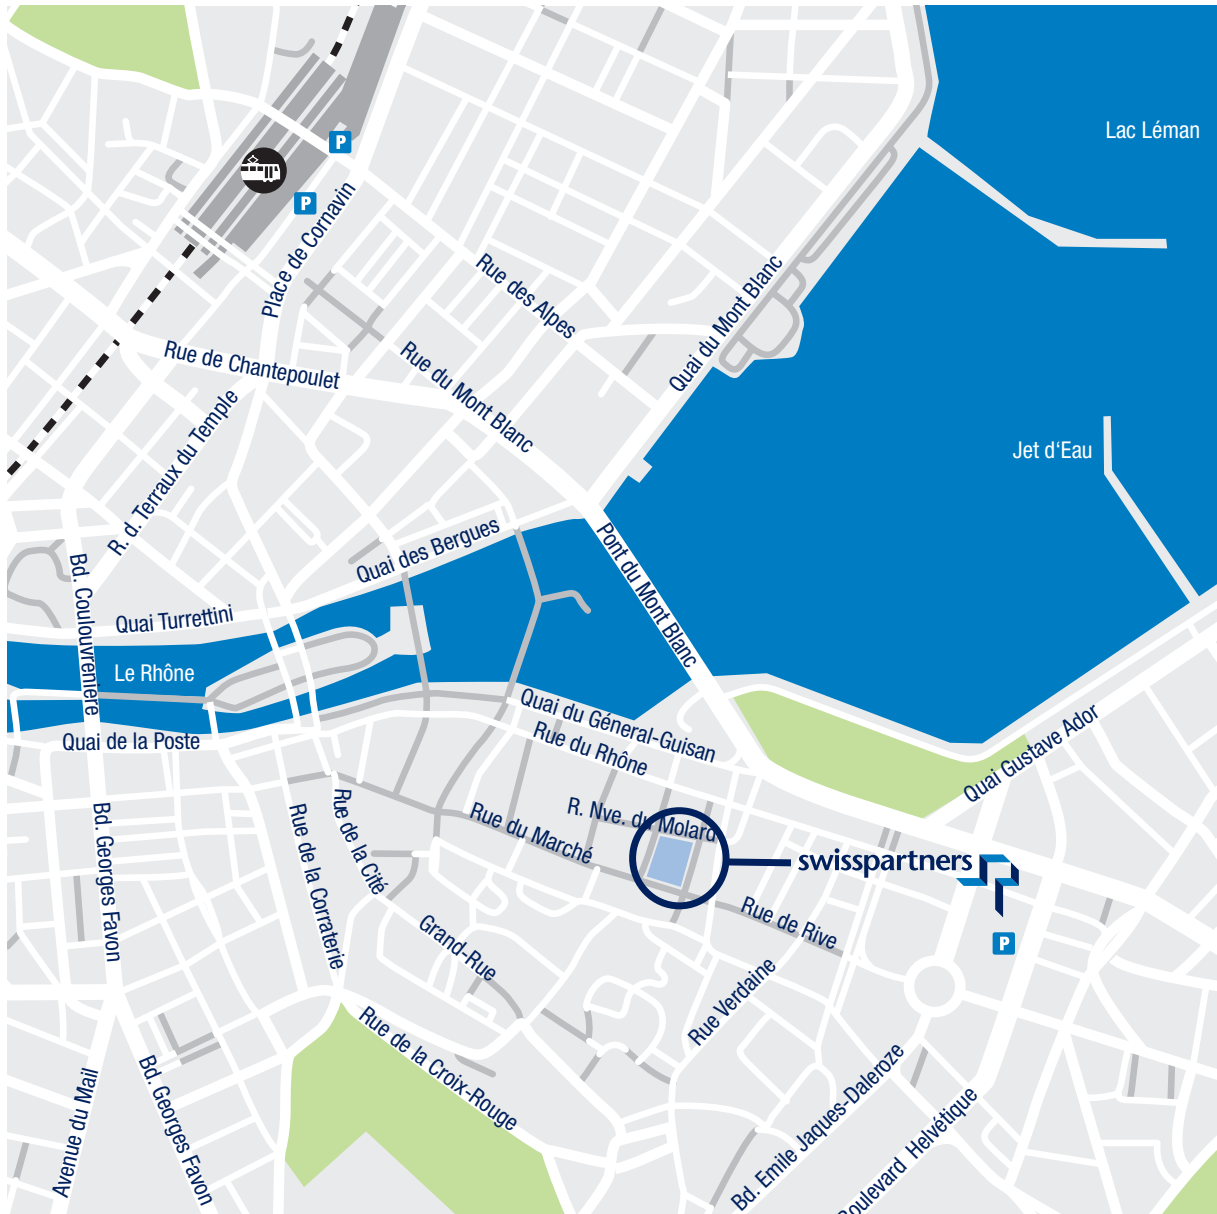

address & contact

swisspartners Investment Network AG

rue Neuve-du-Molard 24

P.O. Box CH-1211 Genève 3

Phone +41 58 200 0 200

Fax +41 58 200 0 210

info@swisspartners.com