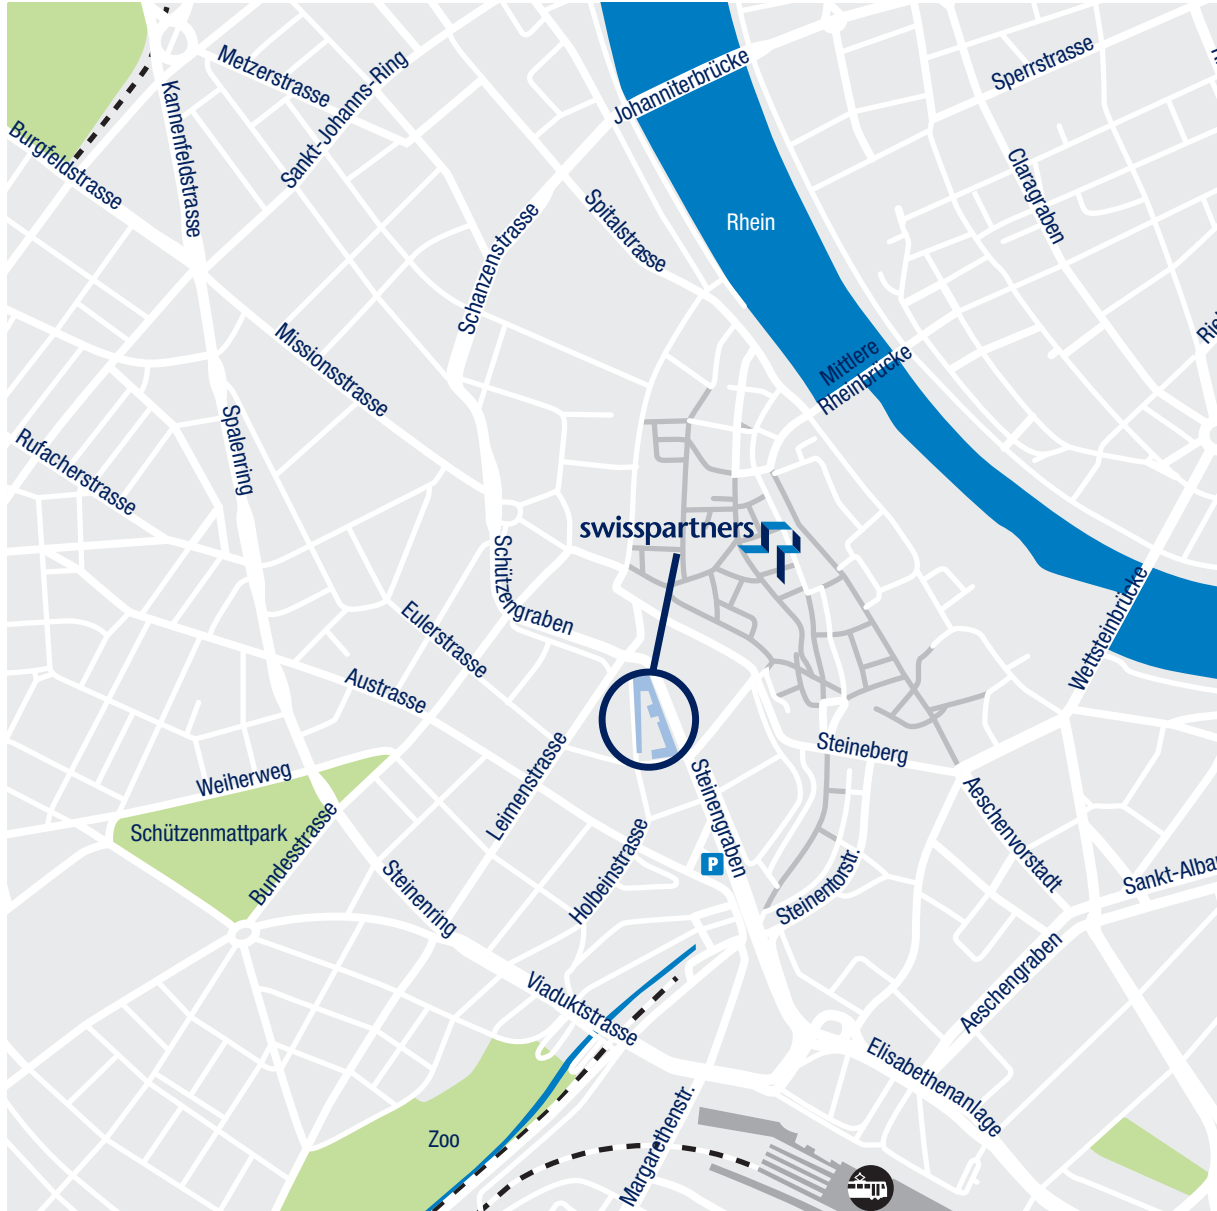

address & contact

swisspartners Investment Network AG

Steinengraben 18/22

P.O. Box CH-4002 Basel

Phone +41 58 200 0 500

Fax +41 58 200 0 595

info@swisspartners.com